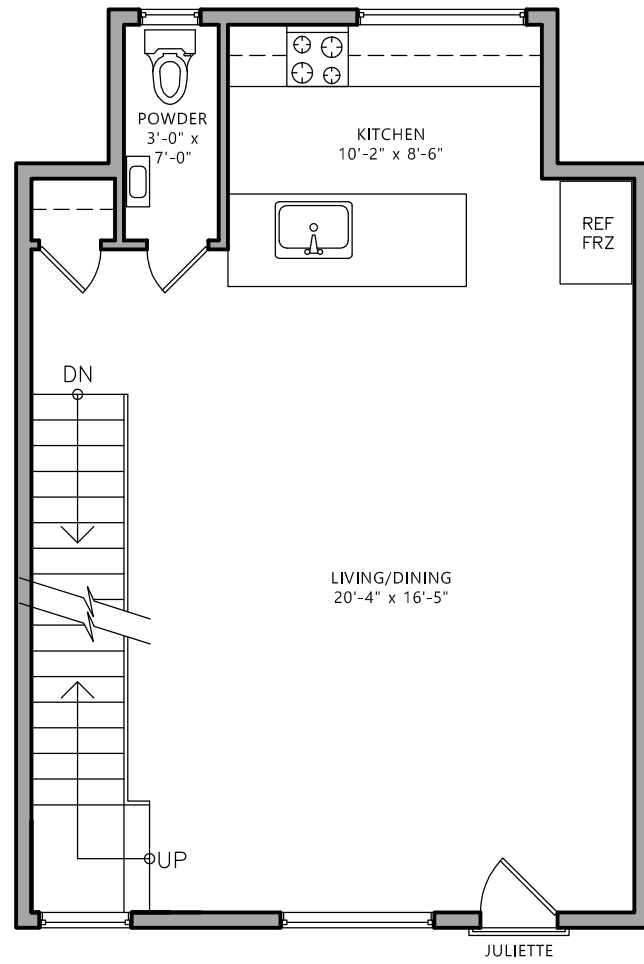

GARAGE LEVEL: 46 SF

2ND LEVEL: 584 SF

3RD LEVEL: 584 SF

ROOFTOP DECK: 106 SF

TOWNHOUSES @ DELAWARE  
 2146, 2148, 2150, 2152, 2158, 2160, 2162, & 2164 S. DELAWARE  
 DENVER, CO 80223