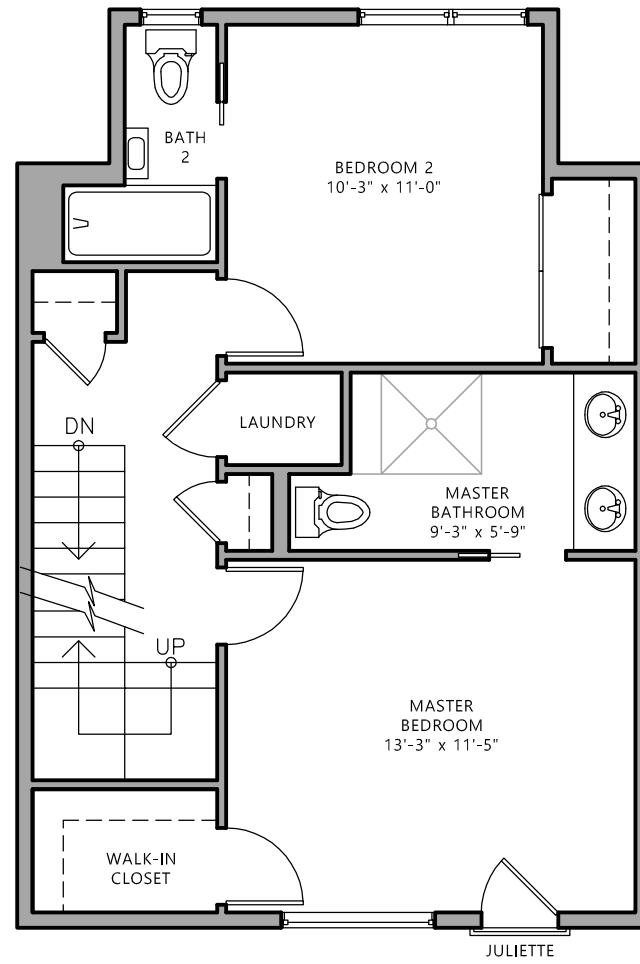

GARAGE LEVEL: 46 SF

2ND LEVEL: 584 SF

3RD LEVEL: 584 SF

ROOFTOP DECK: 106 SF

TOWNHOUSES @ DELAWARE  
 2146, 2148, 2150, 2152, 2158, 2160, 2162, & 2164 S. DELAWARE  
 DENVER, CO 80223