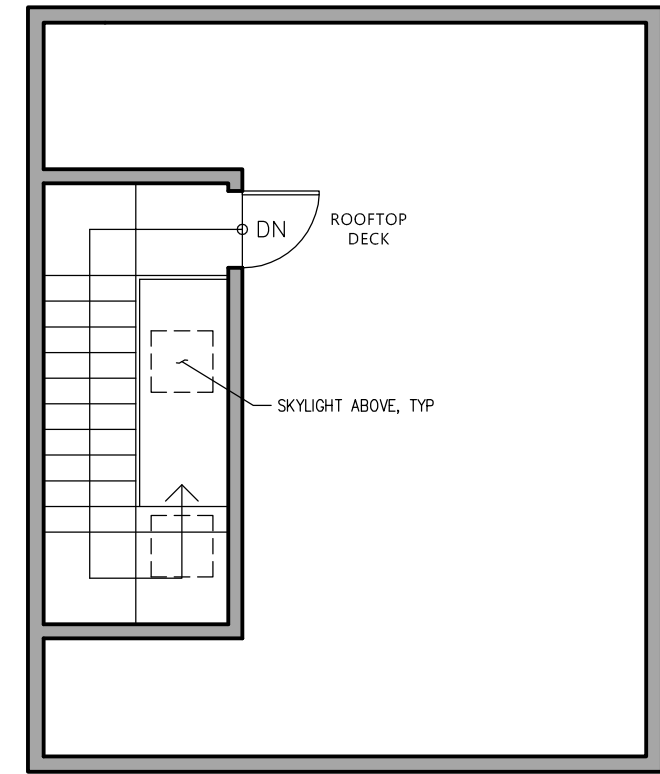

GARAGE LEVEL: 46 SF

2ND LEVEL: 584 SF

3RD LEVEL: 584 SF

ROOFTOP DECK: 106 SF

TOWNHOUSES @ DELAWARE  
 2146, 2148, 2150, 2152, 2158, 2160, 2162, & 2164 S. DELAWARE  
 DENVER, CO 80223