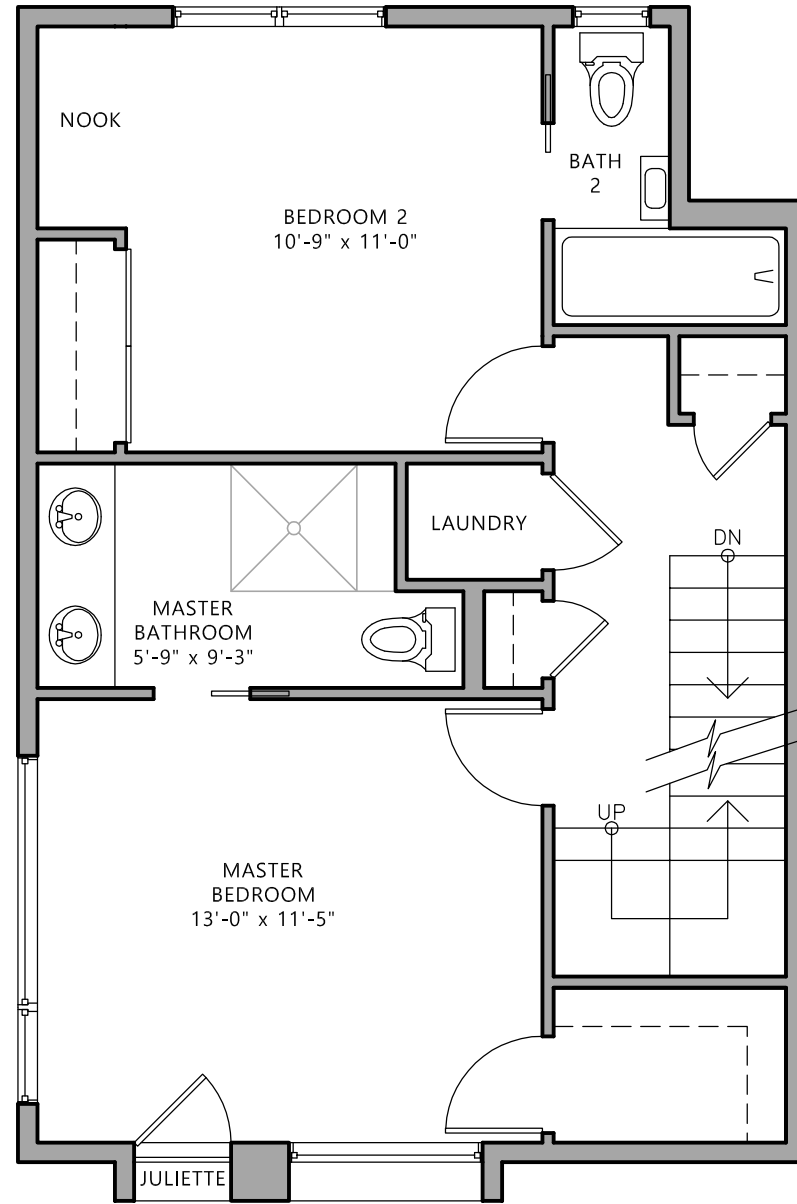

GROUND LEVEL: 511 SF

2ND LEVEL: 599 SF

ROOFTOP DECK

TOWNHOUSES @ DELAWARE  
2154 & 2156 S. DELAWARE  
DENVER, CO 80223