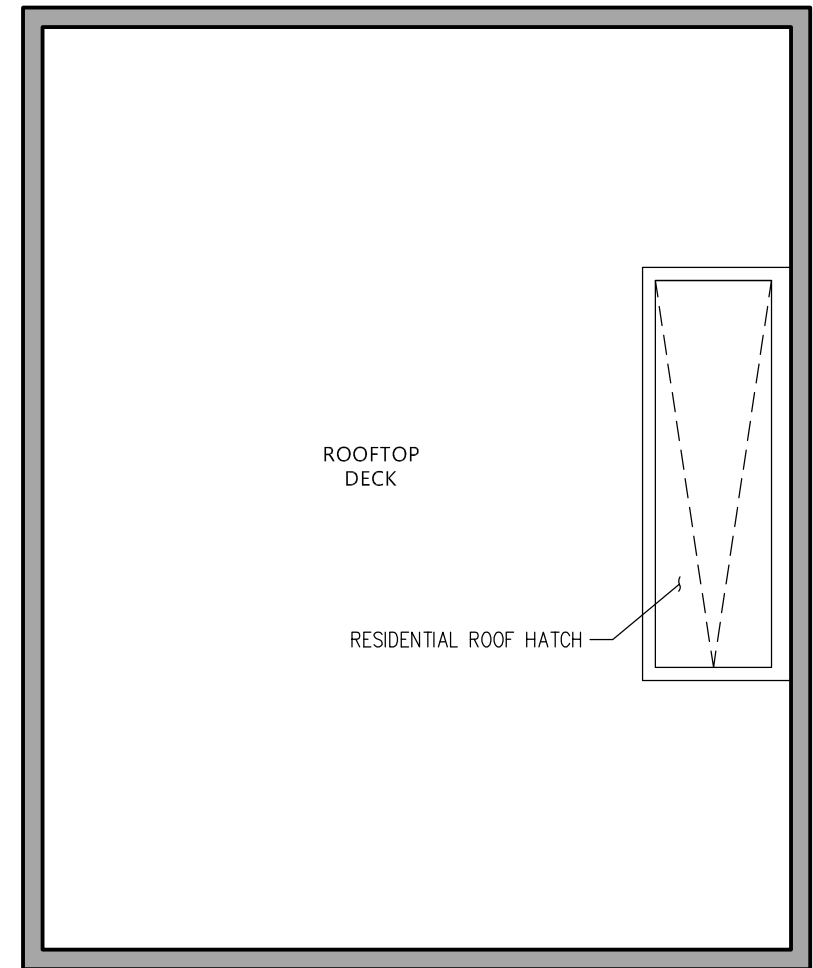

GROUND LEVEL: 511 SF

2ND LEVEL: 599 SF

ROOFTOP DECK

TOWNHOUSES @ DELAWARE  
2154 & 2156 S. DELAWARE  
DENVER, CO 80223